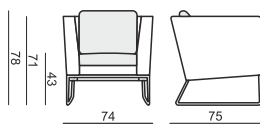

www.sits.eu
JANUARY 2016

ARMCHAIR LOW

ARMCHAIR

2 SEATER

CHAIR with ARMRESTS

CHAIR without ARMRESTS

UPHOLSTERY FABRIC or LEATHER: FC - fix cover

FEET metal frame: chrome and painted black or grey