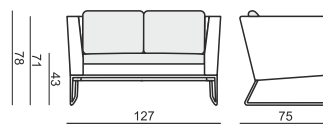

www.sits.eu
JANUARY 2016

ARMCHAIR LOW

ARMCHAIR

2 SEATER

CHAIR with ARMRESTS

CHAIR without ARMRESTS

UPHOLSTERY FABRIC or LEATHER: FC - fix cover

FEET metal frame: chrome and painted black or grey