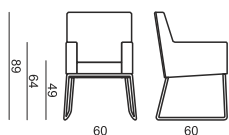

www.sits.eu
JANUARY 2016

ARMCHAIR LOW

ARMCHAIR

2 SEATER

CHAIR with ARMRESTS

CHAIR without ARMRESTS

UPHOLSTERY FABRIC or LEATHER: FC - fix cover

FEET metal frame: chrome and painted black or grey