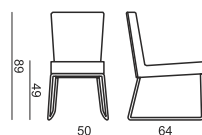

www.sits.eu
JANUARY 2016

ARMCHAIR LOW

ARMCHAIR

2 SEATER

CHAIR with ARMRESTS

CHAIR without ARMRESTS

UPHOLSTERY FABRIC or LEATHER: FC - fix cover

FEET metal frame: chrome and painted black or grey