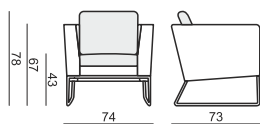

www.sits.eu
JANUARY 2016

ARMCHAIR LOW

ARMCHAIR

2 SEATER

CHAIR with ARMRESTS

CHAIR without ARMRESTS

UPHOLSTERY FABRIC or LEATHER: FC - fix cover

FEET metal frame: chrome and painted black or grey