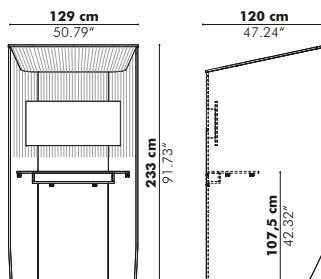

Models/Dimensions

Single

Standing

Side by Side

Targa

Width 130 cm 51.18" 170 cm 66.93" 210 cm 82.68"
Height 120 cm 47.24" 135 cm 53.15"

Patterns

3D Rib