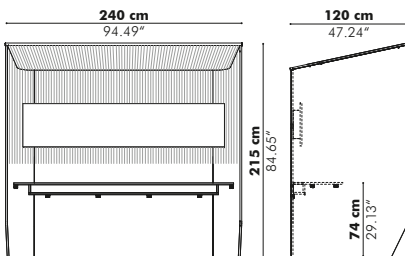

Models/Dimensions

Single

Standing

Side by Side

Targa

Width 130 cm 51.18" 170 cm 66.93" 210 cm 82.68"
Height 120 cm 47.24" 135 cm 53.15"

Patterns

3D Rib