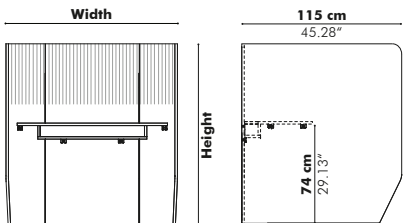

Models/Dimensions

Single

Standing

Side by Side

Targa

Width 130 cm 51.18" 170 cm 66.93" 210 cm 82.68"
Height 120 cm 47.24" 135 cm 53.15"

Patterns

3D Rib