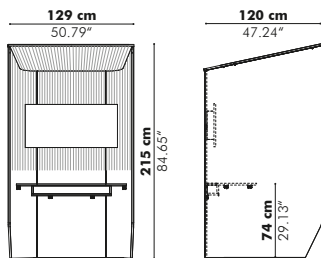

Models/Dimensions

Single

Standing

Side by Side

Targa

Width 130 cm 51.18" 170 cm 66.93" 210 cm 82.68"
Height 120 cm 47.24" 135 cm 53.15"

Patterns

3D Rib