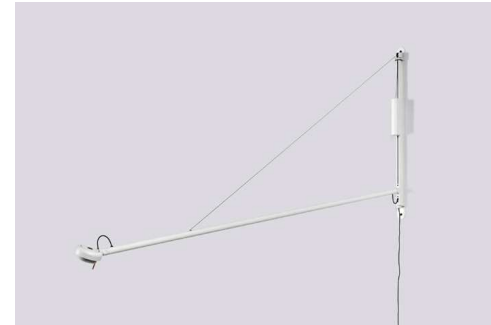

LIGHTING

FIFTY-FIFTY TABLE

Fifty-Fifty Table
[Link to Product information](#)

Fifty-Fifty Table
[Link to Product information](#)

- LIGHTING -

FIFTY-FIFTY MINI

Fifty-Fifty Mini
[Link to Product information](#)

Fifty-Fifty Mini
[Link to Product information](#)

[BACK TO INDEX](#)

PC TASK LAMP

PC task lamp
[Link to Product information](#)

PC task lamp
[Link to Product information](#)

- LIGHTING -

MARSELIS TABLE LAMP

Marselis Table Lamp
[Link to Product information](#)

Marselis Table Lamp
[Link to Product information](#)

Marselis Table Lamp
[Link to Product information](#)

[BACK TO INDEX](#)

FIFTY-FIFTY WALL

Fifty-Fifty Wall
[Link to Product information](#)